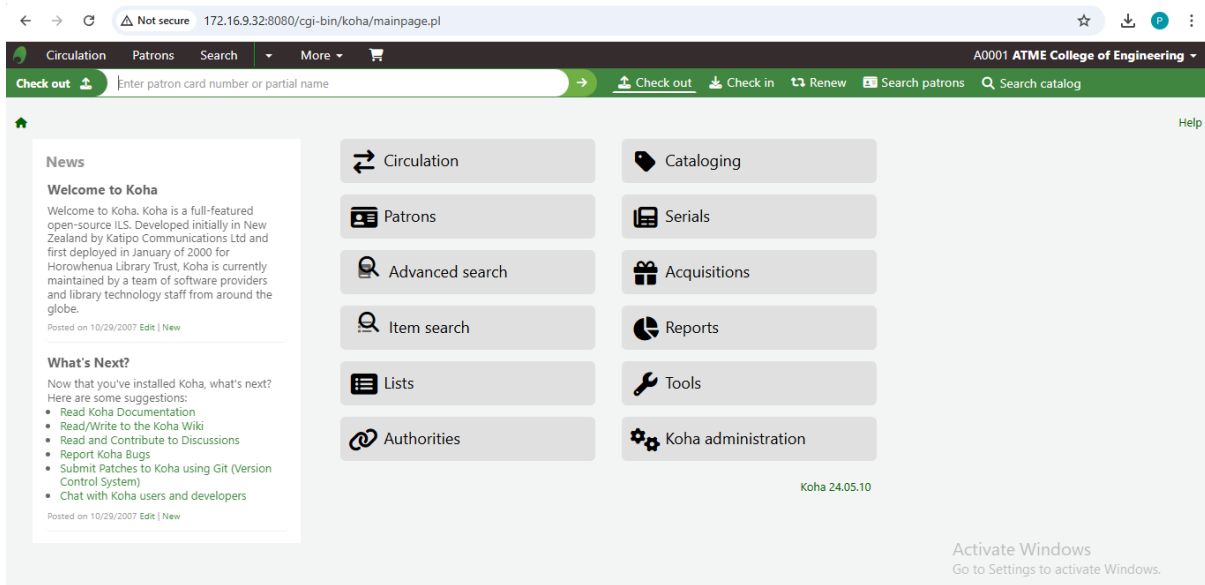

KOHA Library Automation Software: Fully Automated

KOHA Version: 24.05.10

Acquisition

Affiliated to VTU, Belagavi, Approved by AICTE, New Delhi and Recognized by Government of Karnataka, Programs accredited by NBA, New Delhi - **UG:** CV, ECE, EEE and ME (validity up to June 2025), **UG:** CSE (validity up to June 2026)