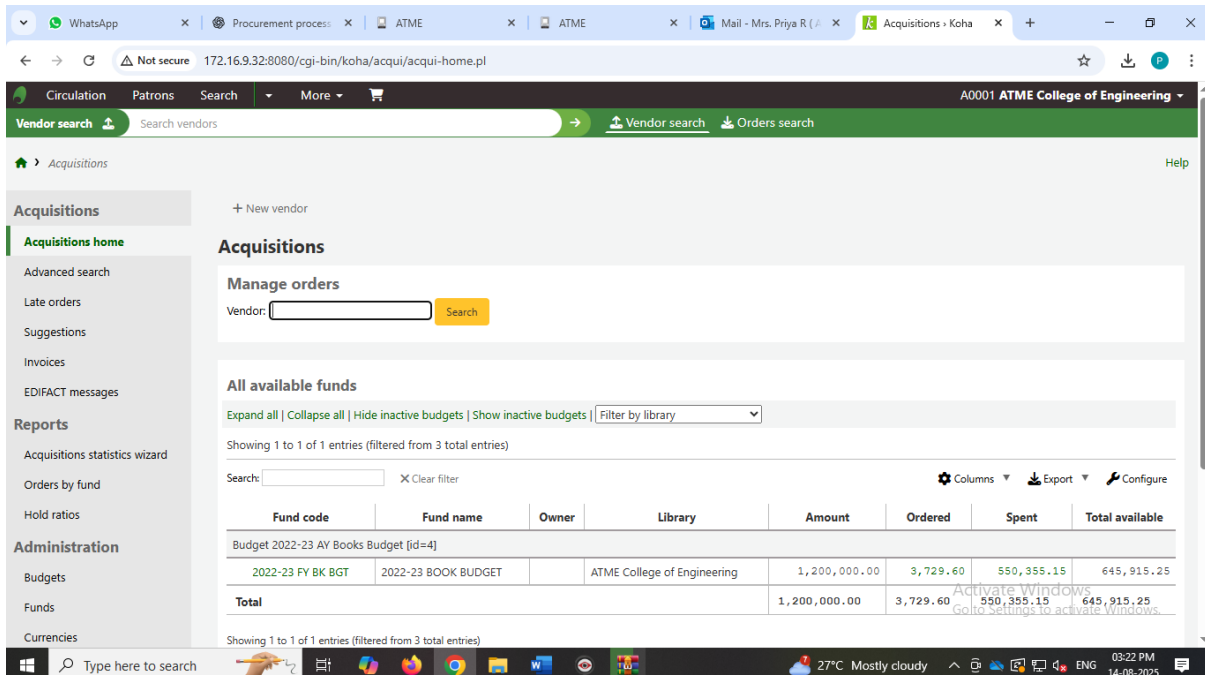

KOHA Library Automation Software: Fully Automated

KOHA Version: 24.05.10

Acquisition

Affiliated to VTU, Belagavi, Approved by AICTE, New Delhi and Recognized by Government of Karnataka, Programs accredited by NBA, New Delhi - **UG:** CV, ECE, EEE and ME (validity up to June 2025), **UG:** CSE (validity up to June 2026)